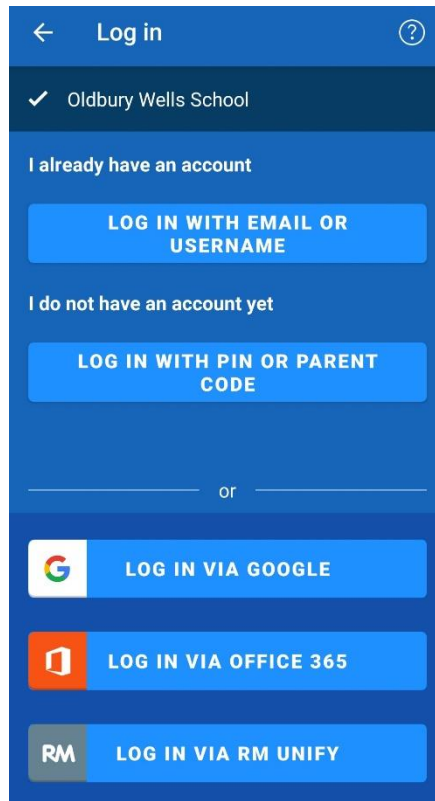

To access Show My home Work from App (Students)

Download the Show my Homework App from your app store

Type in the School Name or postcode (WV16 5JD) and tap the school

You will now see this screen

Sign in using 'Log in Via Office 365'