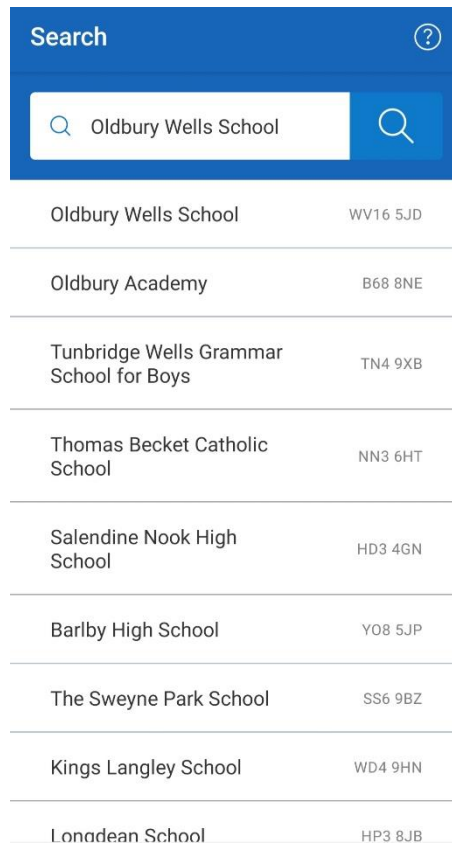

To access Show My home Work from App (Students)

Download the Show my Homework App from your app store

Type in the School Name or postcode (WV16 5JD) and tap the school

You will now see this screen

Sign in using 'Log in Via Office 365'